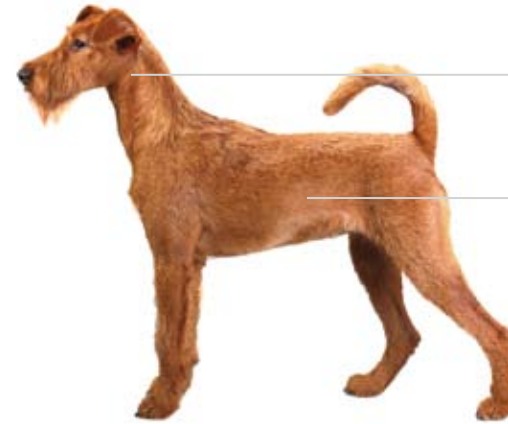

10

7F
5F
5

IRISH TERRIER

Body, sides, back	7F, 5F, 5
Head, neck and ears	10
Tail, legs, underbody	Oster® shears