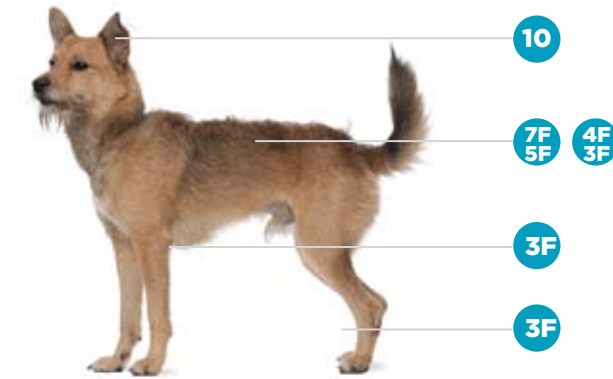

MIXED BREEDS (WIRY COAT)

Body and tail	7F, 5F, 4F, 3F
Legs, chest, beard, eye brows	3F
Ears	10
Face, eyebrows	Oster® shears

1/8" (3.2mm)

1/16" (1.6mm)

3/64" (1.2mm)

1/50" (0.5mm)