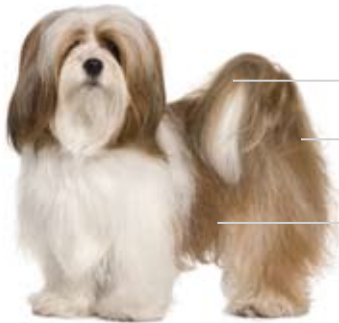

Matted coat	7F
Short coat	3, 3F, 4, 4F
Puppy Trim	30 & 1 1/4" UC*
Head, face	Oster® shears

1/4" (6.3mm)

1/8" (3.2mm)

1/16" (1.6mm)

1/50" (0.5mm)

30

3F

4F