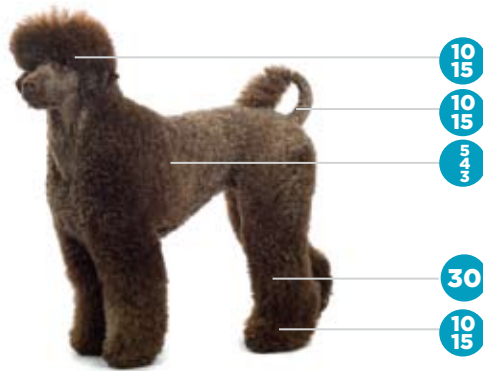

1/2" (13mm)

1/2" (13mm)

3/8" (9.5mm)

3/8" (9.5mm)

1/4" (6.3mm)

1/4" (6.3mm)

POODLE (LAMB TRIM)

Face, feet and base of tail	10 or 15
Body	5, 4 or 3
Legs	30 with 3/4" or 1" UC*
Top knot and tail piece	Oster® shears